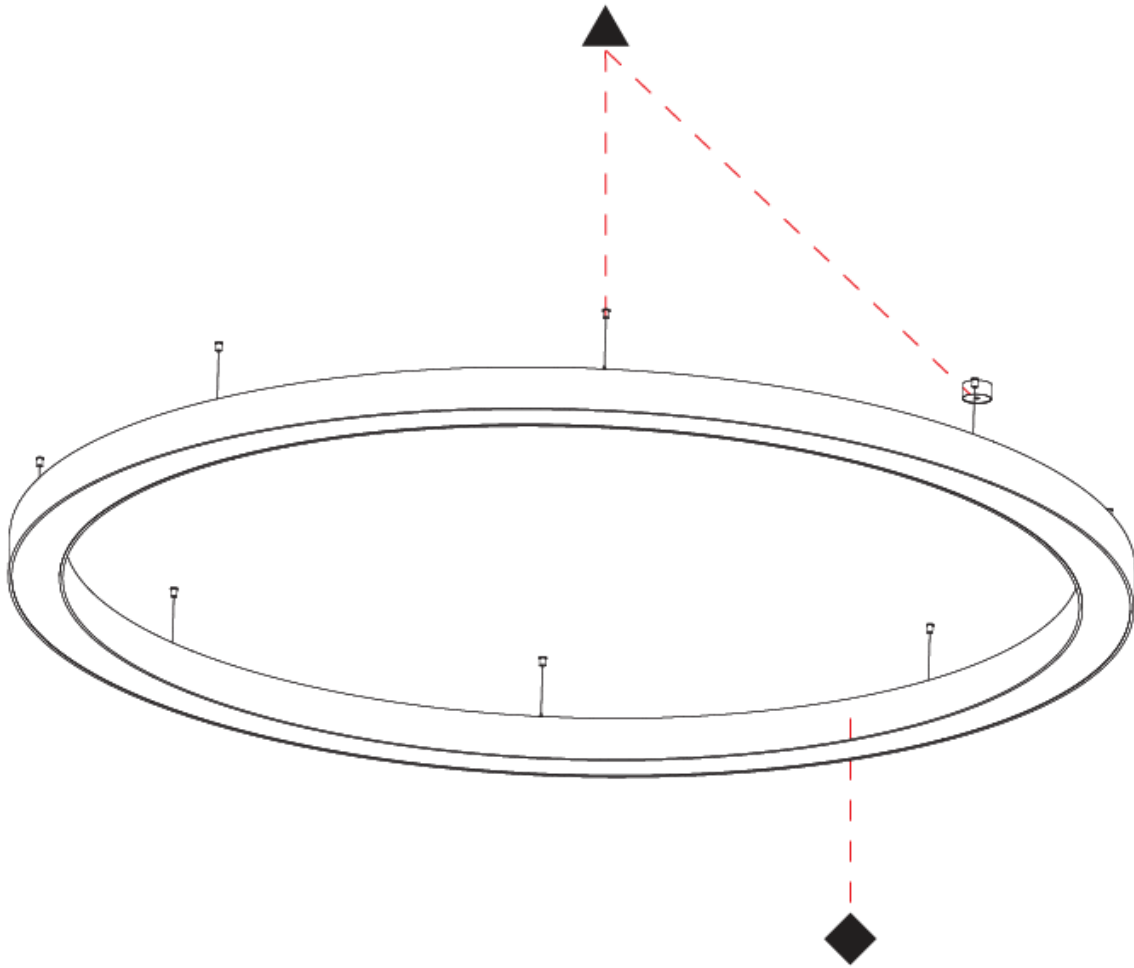

GLORIOUS 150 SUSPENSION

A30184-

PROJECT	_____
TYPE	_____
SPECIFIER	_____
QUANTITY	_____
DATE	_____

A