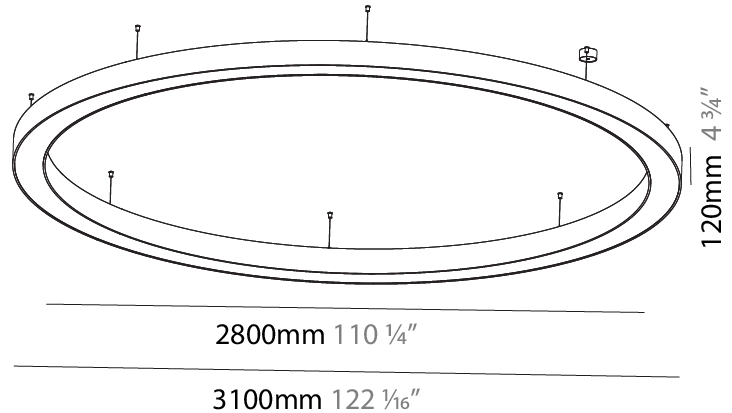

GENERAL

Series: Glorious
Subseries: Glorious 150
Partner: Prolicht
Division: Architectural
Installation: Suspension
Product Type: Pendant
Mounting Location: Ceiling
Light Distribution: Direct / Indirect

PHYSICAL

Shape: Round
Diameter (mm): 3100
Diameter (in): 122 ¹/₁₆
Depth (mm): 120
Depth (in): 4 ³/₄
Max. Overall Height (mm): 2120
Max. Overall Height (in): 83 ⁷/₁₆
Weight (kg): 40.905
Weight (lbs): 90.18
Diffuser: PMMA - Opal
Fixture Finish: SSR / BKV / CWI / CRY / HAB / UFT / ITA / RUA / FTG / MYG / LOD / PUS / FRO / FUP / KIA / POP / BLS / SPG / MEY / GOH / CHC / COM / ABZ / JAG / OBR / MOS / ROR
Fixture Material: PMMA / Aluminum

ELECTRICAL

Lamp Type: LED (Zhaga Standard)
Input Wattage (W): 235
Total Output Wattage (W): 192 / 153.6 (3500K)
Dimming: 0-10V Dimming / Phase Dimming (120Vac Only)
Driver Included: Yes
Driver Location: Integrated
Driver Type: Constant Current - 120 / 277Vac
Driver Class: Class 2
Input Voltage (V): 120 - 277
Constant Current (MA): 350 / 800 (3500K)

LED

Color Temperature (°K): 2700 / 3000 / 3500 / 4000
Max. Delivered Lumen (lm): Max 22676 (13971 Dir / 8705 Ind)
Nominal Lumen (lm): Max 32240
CRI: >90 CRI
Efficiency (%): 70
Lamp Life (hrs): 50000

OPTICAL

RATINGS AND CERTIFICATIONS

Certified By: Certified for North American Standards
IP rating: IP20

PROJECT
TYPE
SPECIFIER
QUANTITY
DATE